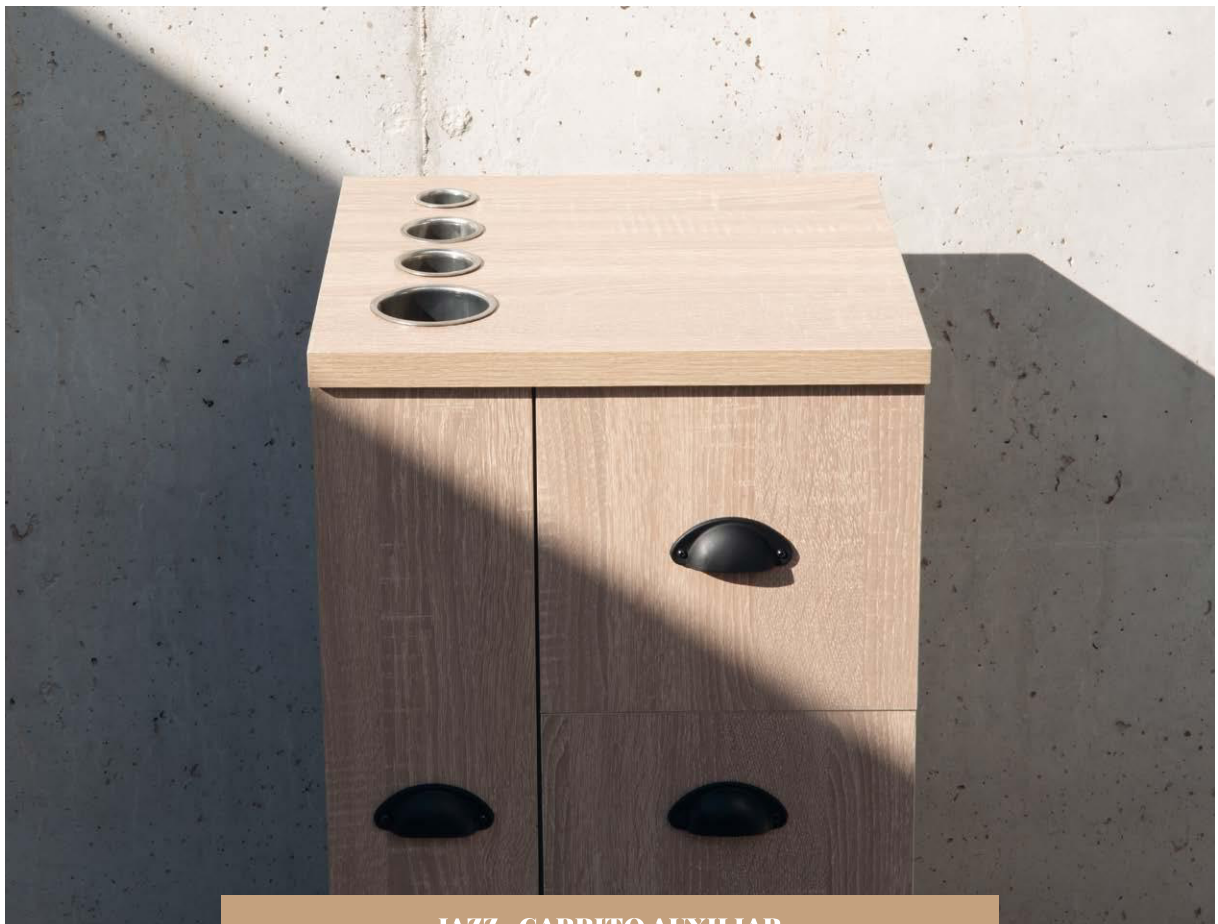

81 X 40 X 39,5 CM
HEIGHT · WIDTH · DEPTH

JAZZ · CARRITO AUXILIAR

04

ITALOR · COLLECTION 26 · CONCEPT SERIES
MOBILIARIO ESTÉTICA · BEAUTY FURNITURE

BEAUTY CONCEPT

COLLECTION 26
CONCEPT SERIES

Sillones *Beauty chairs*