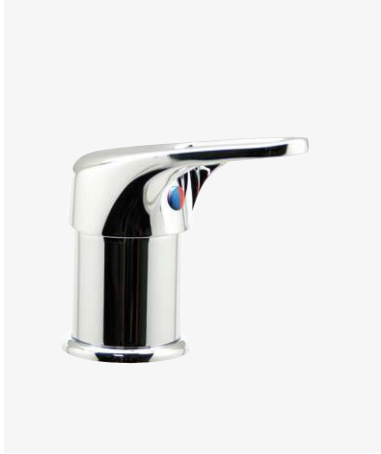

01_Grifería monomando
Mixer tap
BFACC20119

P.V.P. ▶ **88,80€**

UNIT. 1 BOX. 30