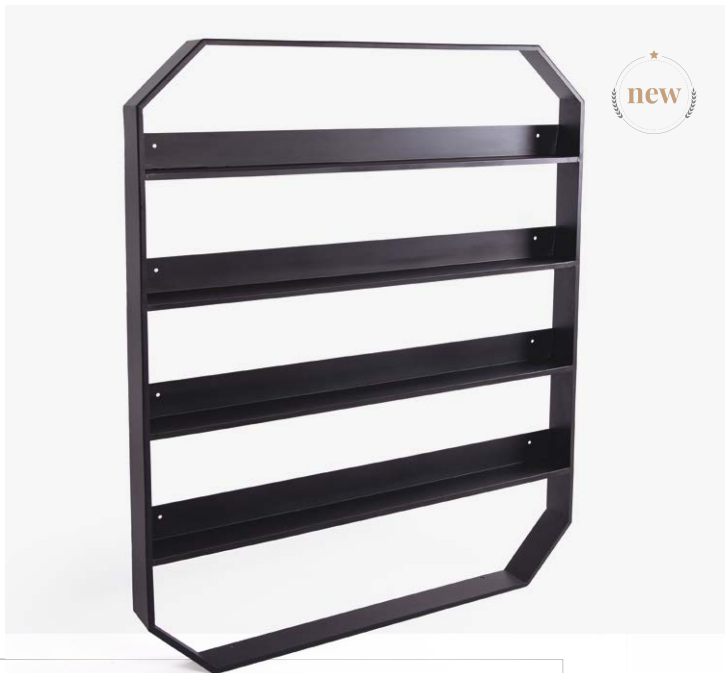

Aina

AINA · SOPORTE ORGANIZADOR PARA ESMALTES DE UÑAS · NAIL POLISH ORGANIZER SHELF

UNIT. 1 BOX. 1

Estante de pared geométrico en negro, de diseño moderno y fabricado en metal. Su estilo minimalista y vanguardista es ideal para exhibir esmaltes, optimizando el espacio con una fácil instalación. Aporta un toque sofisticado y elegante a tu ambiente.

Geometric wall shelf in black, with a modern design made of metal. Its minimalist and avant-garde style is ideal for displaying nail polishes, optimizing space with easy installation. It adds a sophisticated and elegant touch to your space.