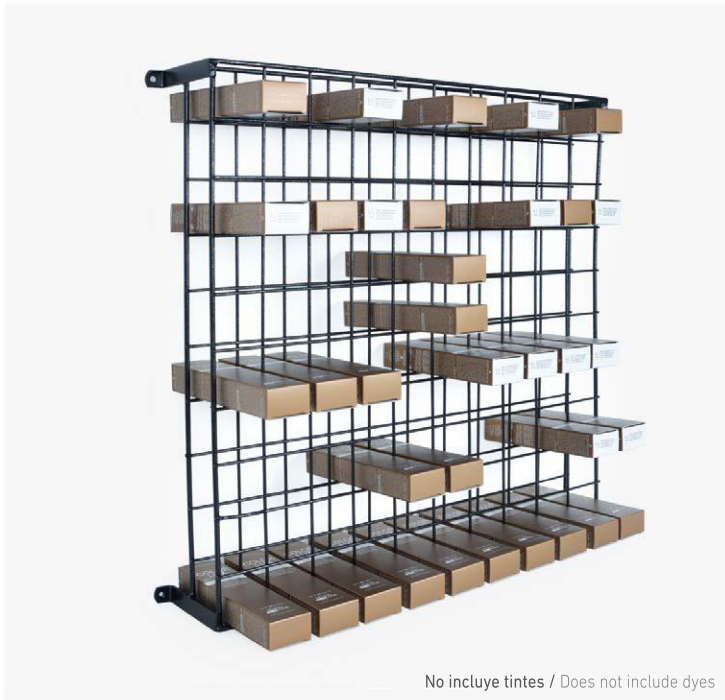

Hair dye organizer

HAIR DYE ORGANIZER · ORGANIZADOR DE TINTES · DYE ORGANIZER

P.V.P. ▶ **109,90€**

UNIT. 1 BOX. 1

BFMOB44633

Organizador de tintes práctico y ligero con capacidad para 100 tubos de tinte. De material termolacado en color negro, te permite ordenar, clasificar y localizar tu material de coloración. Coloca tus tintes de forma visible y cómodamente a tu alcance.

Practical and lightweight dye organizer with capacity for 100 dye tubes. Made of black thermo-lacquered material, it allows you to organize, classify and locate your dyeing material. Place your dyes visibly and comfortably at your fingertips.

62 X 66,5 X 11,5 CM
HEIGHT · WIDTH · DEPTH

No incluye tintes / Does not include dyes