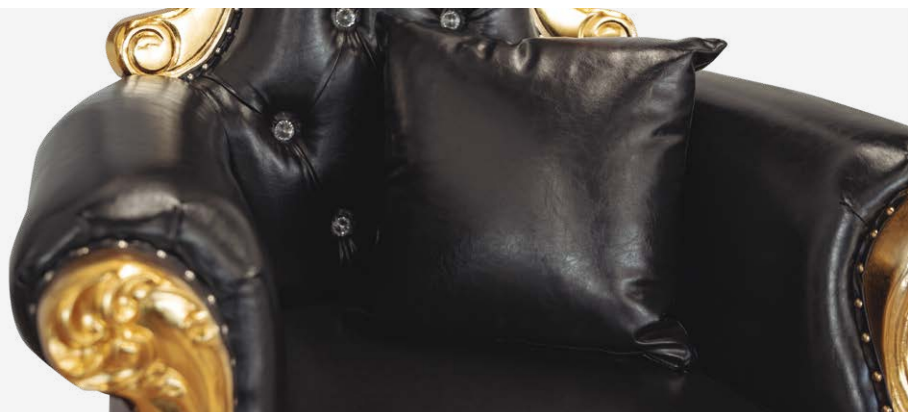

193 X 100 X 150 CM
HEIGHT · WIDTH · DEPTH

Cojín incluido